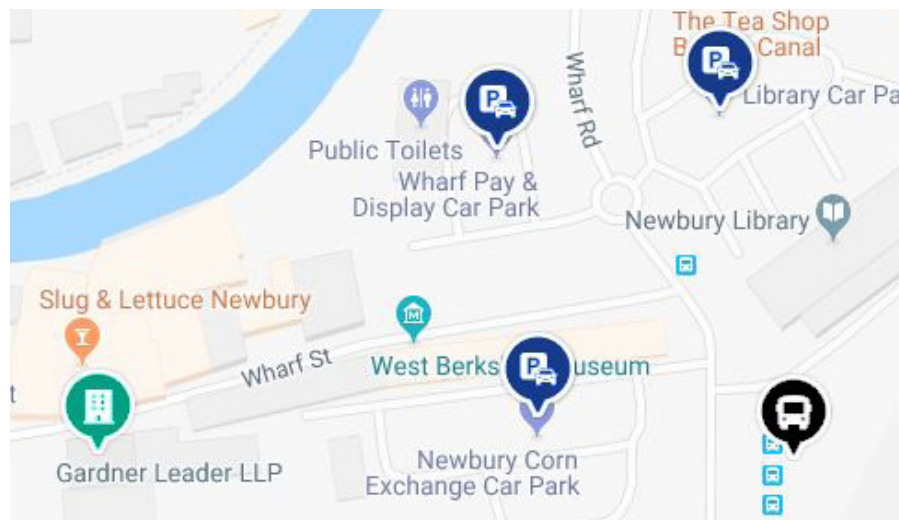

Directions to our Newbury Office

White Hart House
Market Place
Newbury RG14 5BA

By Car

If travelling by car, we recommend that you park in the following pay-and-display car parks:

- Newbury Wharf Car Park - short stay, please use post code RG14 5AS.
- Newbury Library Car Park, please use post code RG14 5AS.
- Newbury Corn Exchange Car Park, please use post code RG14 5AN.

The office is a short 3 minute walk from the above car parks.

Once parked, please follow Wharf Street to the main entrance to the building which is located in Market Place.

By Bus

Gardner Leader is located in Newbury town centre. The bus station is located next to Newbury Library and is a short walk from the office.

Please follow Wharf Street to the main entrance to the building which is located in Market Place.

By Rail

Gardner Leader is located in Newbury town centre and is a 10 minute walk from the station.

From Newbury train station, please follow Cheap Street to Market Place where you will find our main entrance.